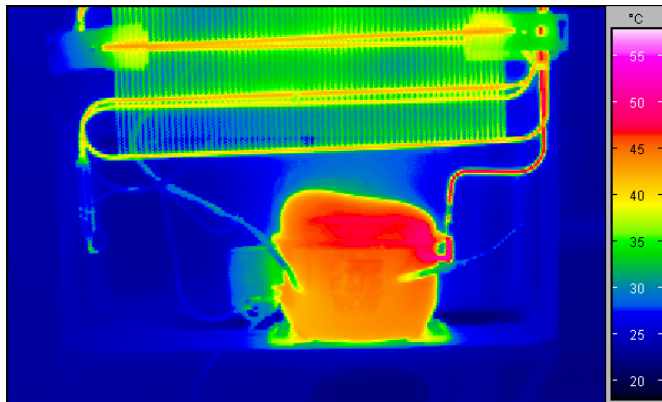

Thermography with VARIOCAM

Inspection on refrigerators

Temperature distribution on a evaporator of a refrigerator

Temperature distribution on a compressor of a refrigerator

The screenshot displays the IRBIS Professional V2.0 software interface. The main window shows a thermographic image of a refrigerator with several measurement points labeled R01 through R10. A control panel on the right allows for adjusting the range and level of the temperature scale. Below the image, there is a table of measured values and a histogram showing the frequency distribution of the temperature data.

ID	Name	Active	Emissivity	Env temp	Transm.	Path temp	Cor.
1	R01	x	1.00	20.00	1.00	20.00	0
2	R02	x	1.00	20.00	1.00	20.00	0
3	R03	x	1.00	20.00	1.00	20.00	0
4	R04	x	1.00	20.00	1.00	20.00	0
5	R05	x	1.00	20.00	1.00	20.00	0