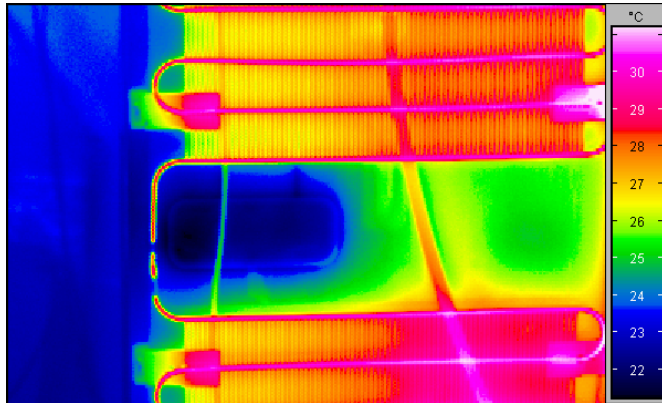

Thermography with VARIOCAM

Inspection on refrigerators

Temperature distribution on a evaporator of a refrigerator

Temperature distribution on a compressor of a refrigerator

The screenshot displays the IRBIS Professional V2.0 software interface. The main window shows a thermographic image of a refrigerator with several measurement points labeled R01 through R10. A control panel on the right allows for adjusting the range and level of the temperature scale. Below the image, there is a table of measured values and a histogram showing the frequency distribution of the temperature data.

ID	Name	Active	Emissivity	Env temp	Transm.	Path temp	Cor.
1	R01	x	1.00	20.00	1.00	20.00	0
2	R02	x	1.00	20.00	1.00	20.00	0
3	R03	x	1.00	20.00	1.00	20.00	0
4	R04	x	1.00	20.00	1.00	20.00	0
5	R05	x	1.00	20.00	1.00	20.00	0